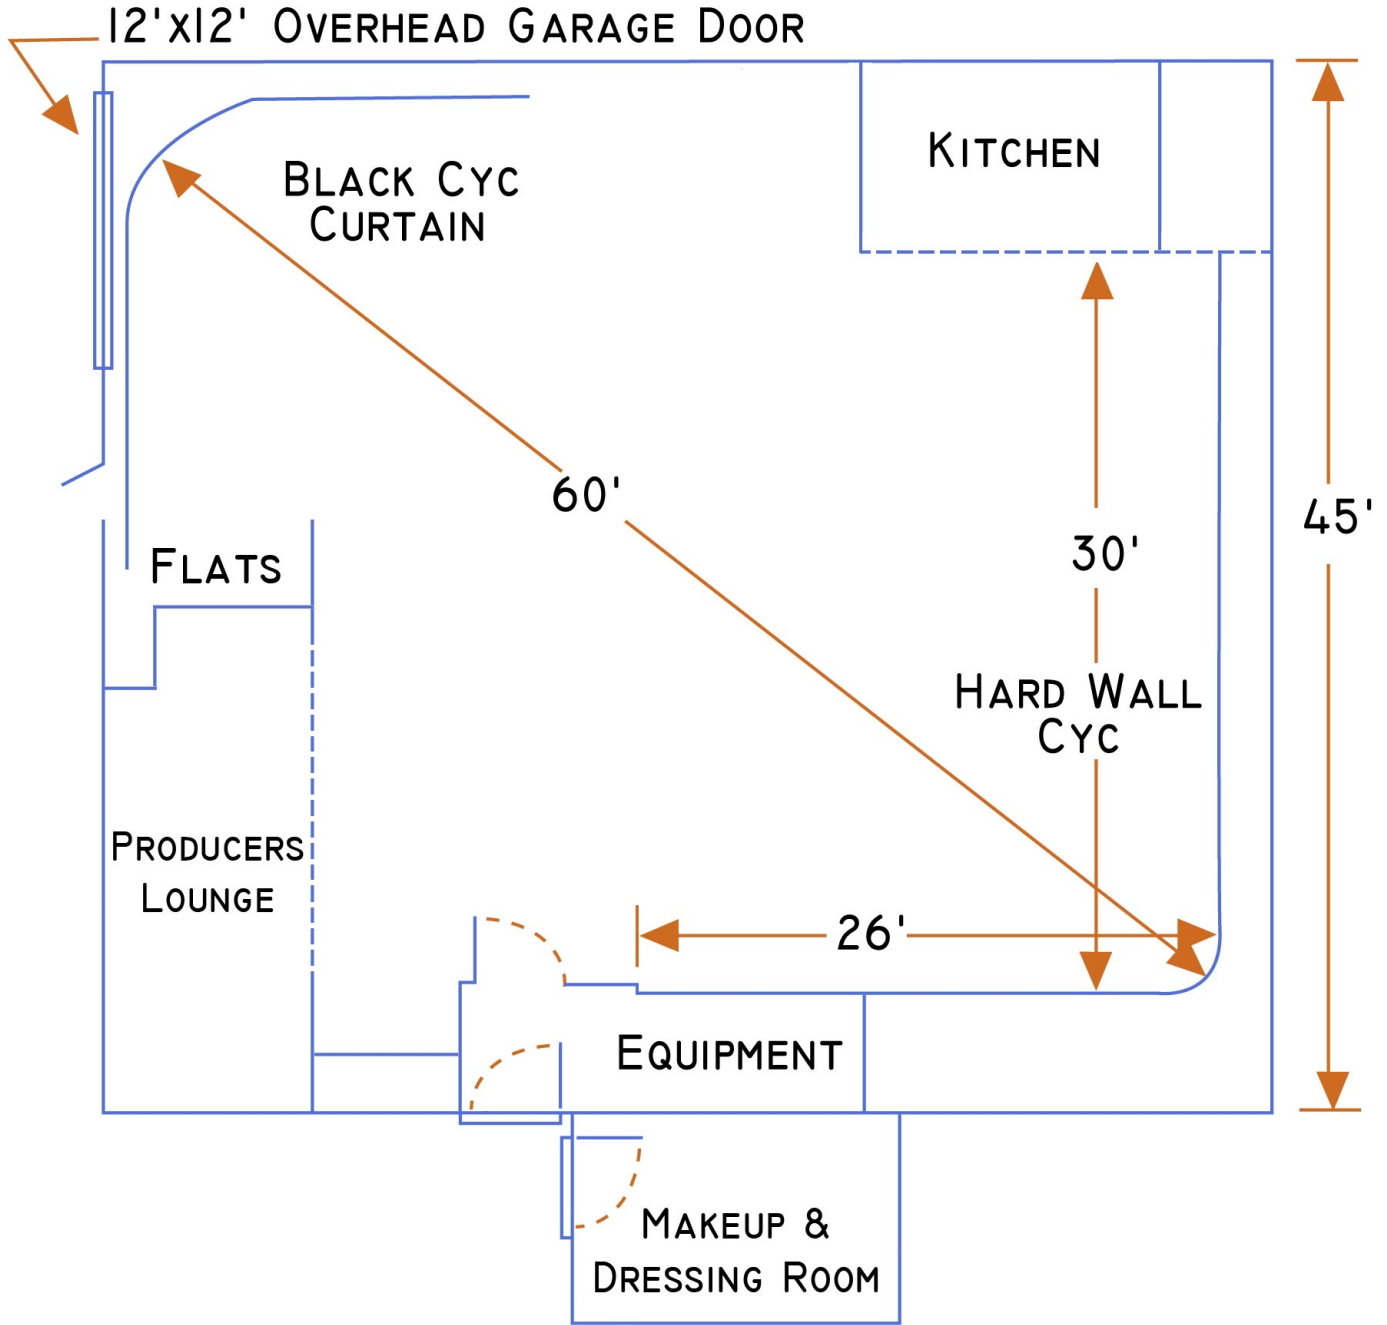

South Coast Film and Video Studio Layout

160 AMPS-110 VAC POWER/DOUBLE WALL INSULATED