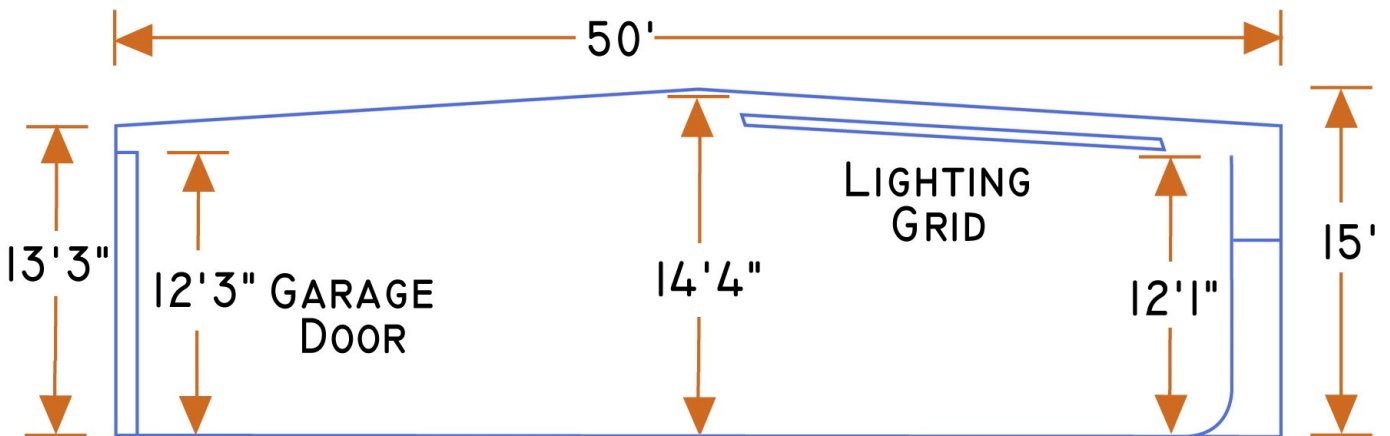

South Coast Film and Video Studio Layout

160 AMPS-110 VAC POWER/DOUBLE WALL INSULATED